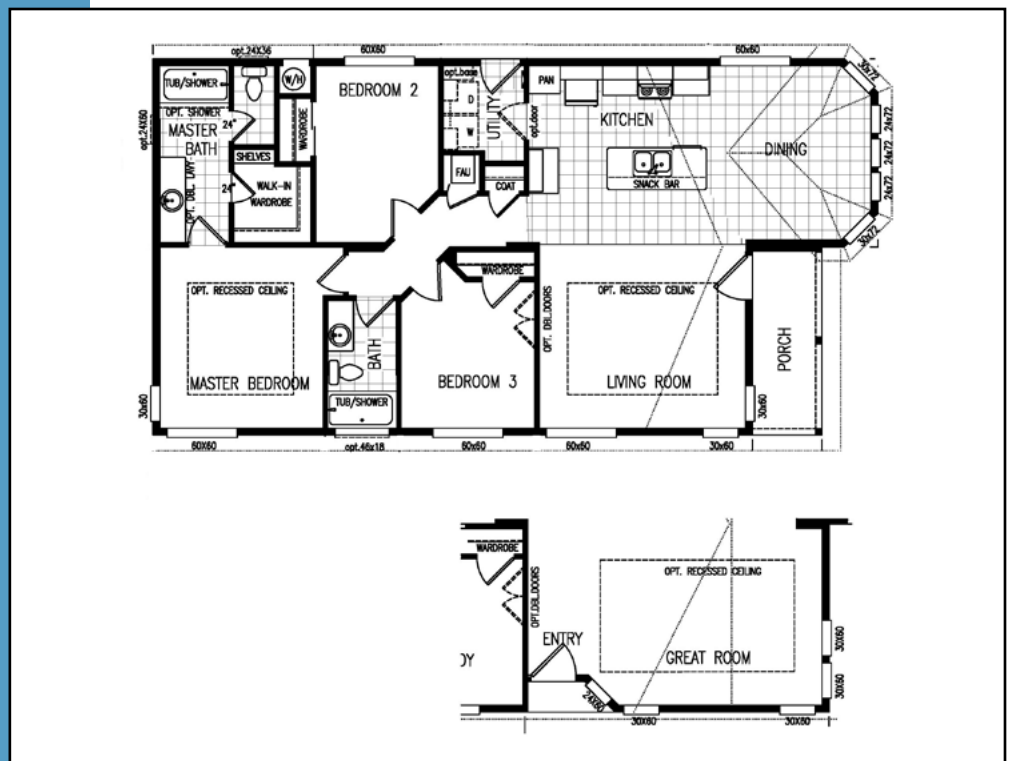

*An Adult Community 55+*

*Artist Illustration*

2 OR 3  
BEDROOM

2 BATH

1,455 SQ FT

(209) 394-3500 | FAX (209) 394-3502 | 887 COUNT DRIVE, LIVINGSTON, CA 95334