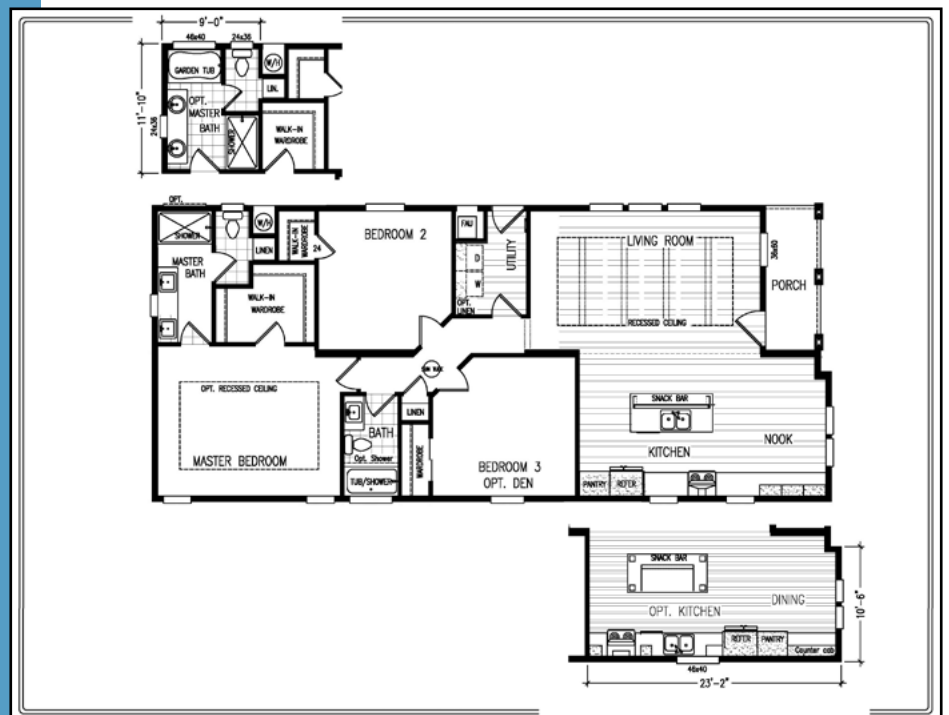

*An Adult Community 55+*

*Artist Illustration*

2 OR 3  
BEDROOM

2 BATH  
1,593 SQ FT

(209) 394-3500 | FAX (209) 394-3502 | 887 COUNT DRIVE, LIVINGSTON, CA 95334