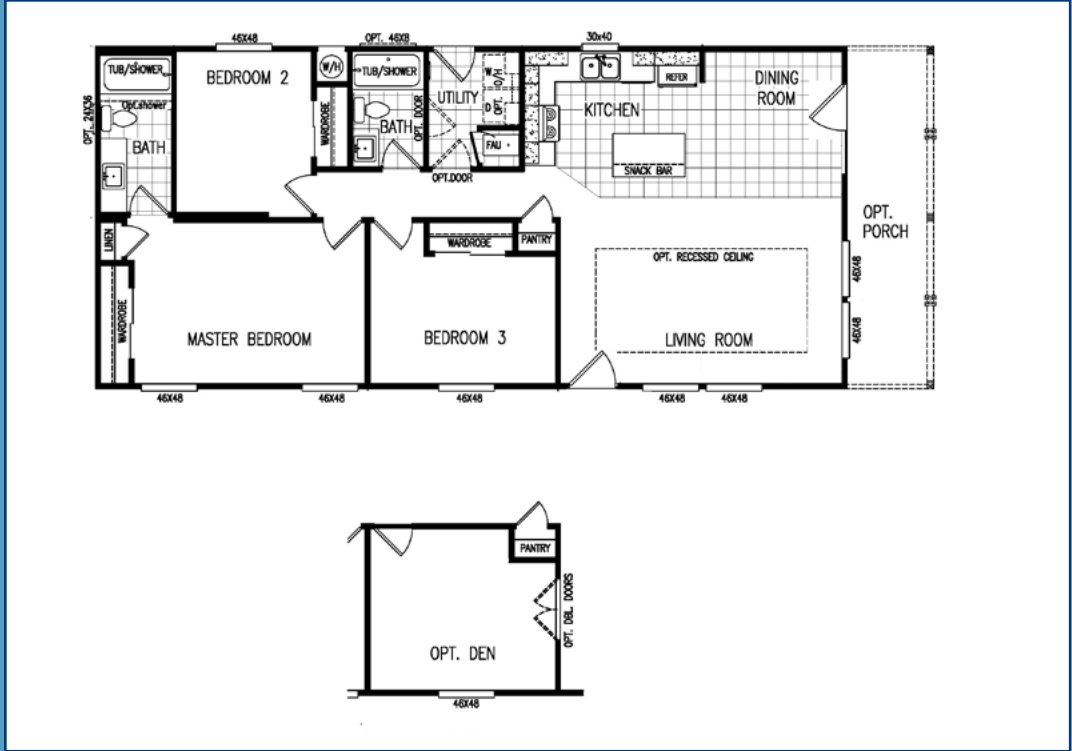

An Adult Community 55+

Artist Illustration

2 OR 3
BEDROOM

2 BATH

1,404 SQ FT

(209) 394-3500 | FAX (209) 394-3502 | 887 COUNT DRIVE, LIVINGSTON, CA 95334